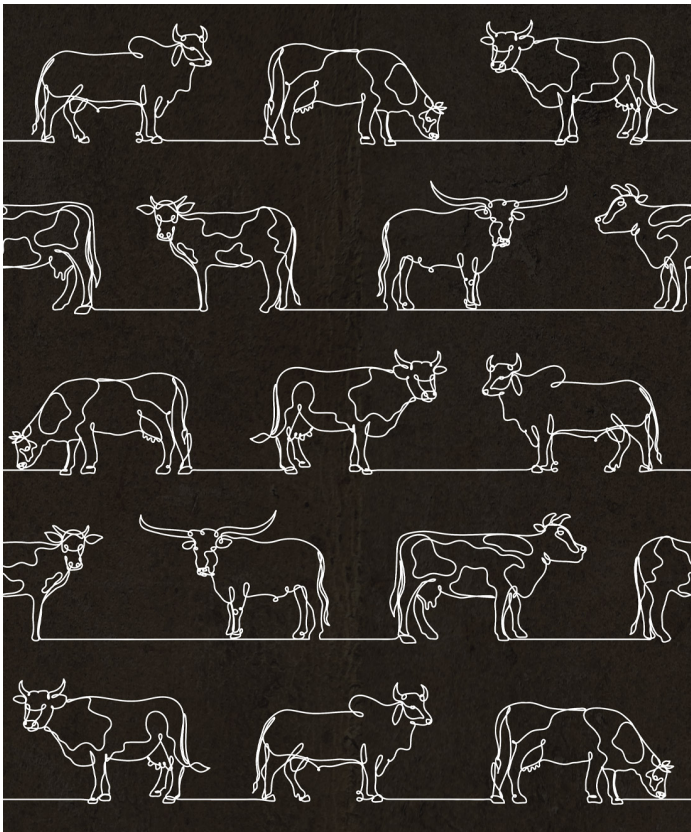

The Herd Wallpaper

The Herd Wallpaper is a cattle-inspired design. It is the perfect combination of country and city. Created using a single-line drawing style, popular in contemporary illustrations, this pattern features a range of familiar breeds, including Longhorns, Friesians, Brahmans, Herefords and more. The sleek lines will complement modern elements of decor, while the alternating patterns of livestock will add a touch of rural life to any space and highlight the rustic features of your home or business.

ROLL DIMENSIONS	24" (61.5cm) x 33ft (10.05m)
MATERIAL/BASE	Low Sheen Non-Woven
PATTERN REPEAT	34.6" (88cm)
PATTERN MATCH	Straight Match
FINISH	Pre-trimmed Butt Join
CLEANABILITY	Washable
USAGE	Domestic & Commercial

SUSTAINABILITY

- Made to order within 10-15 days using the latest eco-friendly printing tech. That means no over-production and waste like regular wallpaper brands.
- Our PVC Free wallpaper base is sourced from sustainably managed forests.
- We print all wallpapers using odorless water-based ink. GREENGUARD GOLD Certified to standards for low chemical emissions into indoor air.
- Milton & King's wallpapers are of the highest quality, are environmentally friendly, and totally 100% vinyl-free.