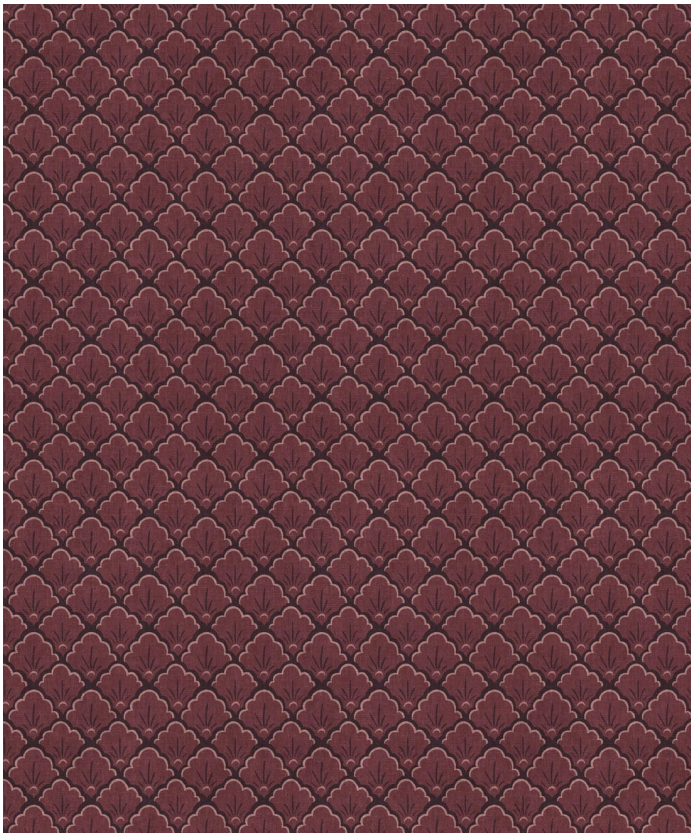

# Shellyn Wallpaper

Refined and geometric, Shellyn takes inspiration from Art Deco with a subtle shell motif and linen-like texture. Available in eight colourways, this versatile coordinate balances larger designs and adds elegance when used alone. A timeless option for interiors seeking structure with softness.

|                 |                              |
|-----------------|------------------------------|
| ROLL DIMENSIONS | 24" (61.5cm) x 33ft (10.05m) |
| MATERIAL/BASE   | Low-Sheen Non-woven          |
| PATTERN REPEAT  | 2" (5cm)                     |
| PATTERN MATCH   | Straight Match               |
| FINISH          | Pre-trimmed Butt Join        |
| CLEANABILITY    | Washable                     |
| USAGE           | Domestic & Commercial        |
| APPLICATION     | Paste The Wall               |
| REMOVAL         | Strippable                   |