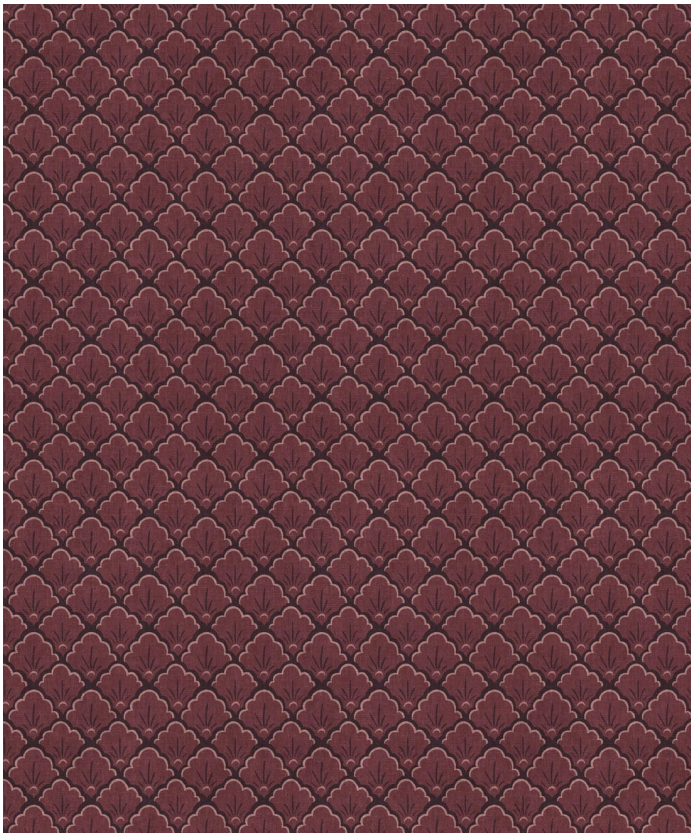

Shellyn Wallpaper

Refined and geometric, Shellyn takes inspiration from Art Deco with a subtle shell motif and linen-like texture. Available in eight colourways, this versatile coordinate balances larger designs and adds elegance when used alone. A timeless option for interiors seeking structure with softness.

ROLL DIMENSIONS	24" (61.5cm) x 33ft (10.05m)
MATERIAL/BASE	Low-Sheen Non-woven
PATTERN REPEAT	2" (5cm)
PATTERN MATCH	Straight Match
FINISH	Pre-trimmed Butt Join
CLEANABILITY	Washable
USAGE	Domestic & Commercial
APPLICATION	Paste The Wall
REMOVAL	Strippable

SUSTAINABILITY

- Made to order within 10-15 days using the latest eco-friendly printing tech. That means no over-production and waste like regular wallpaper brands.
- Our PVC Free wallpaper base is sourced from sustainably managed forests.
- We print all wallpapers using odorless water-based ink. GREENGUARD GOLD Certified to standards for low chemical emissions into indoor air.
- Milton & King's wallpapers are of the highest quality, are environmentally friendly, and totally 100% vinyl-free.