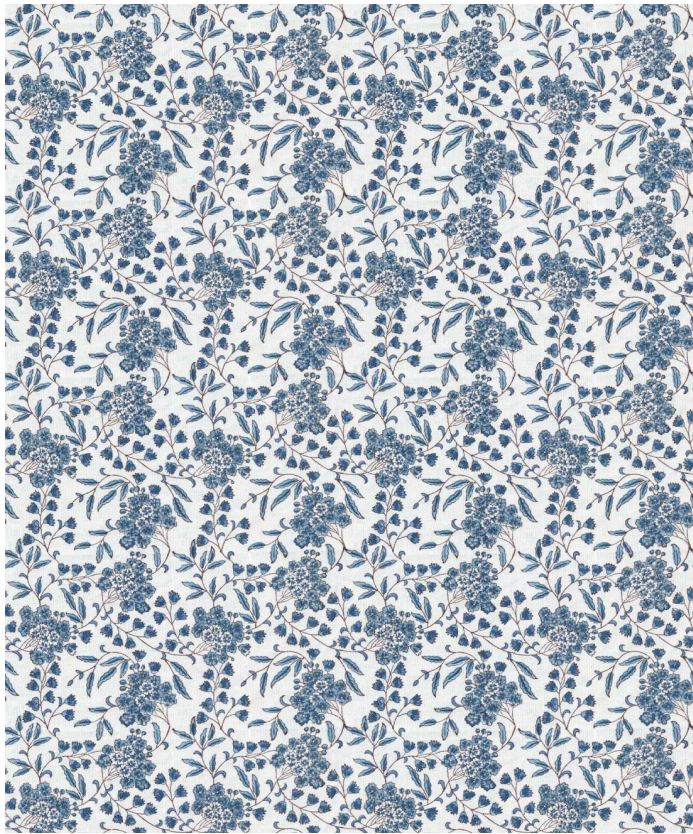

CASSANDRA HARPER

Sakura Blossom Wallpaper

The Sakura Blossom wallpaper design from Cassandra Harper is a delicate scattering of cherry blossom flowers over a textured background. Available in indigo on both ivory and natural backgrounds and a stunning pink on a natural background, this wallpaper would suit a girl's bedroom, an entryway or a hallway.

ROLL DIMENSIONS	24" (61.5cm) x 33ft (10.05m)
MATERIAL/BASE	Low Sheen Non-Woven
PATTERN REPEAT	6.5" (16cm)
PATTERN MATCH	Straight Match
FINISH	Pre-trimmed Butt Join
CLEANABILITY	Washable
USAGE	Domestic & Commercial