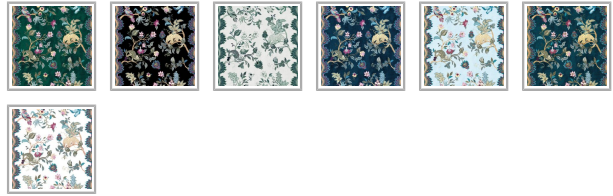

IRYNA RUGGERI

Fantasia Wilds Wallpaper

Step into a whimsical world with the breathtaking Fantasia Wilds wallpaper design created by Iryna Ruggeri. Adorn your space with vibrant colours, intricate details, and enchanting chameleons, parrots and pangolins. Let nature's magic inspire you in a decorative and colourful paradise. This remarkable design is not only visually stunning but also incredibly versatile, making it a perfect addition to any room, including kids' spaces. Choose from a variety of colourways to match your style. Elevate your interior with this captivating masterpiece and unleash your creativity.