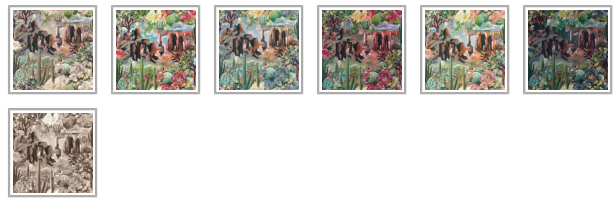

MILTON & KING STUDIO

Desert Skies Mural

Add a sense of warmth, serenity and adventure to your home with the Desert Skies mural. A painterly landscape featuring sprawling canyons alongside luscious cacti, flora and succulents, Desert Skies is a symphony of colour and contrast. Each colourway showcases a different textural sky, from the fiery sunset hues and inky blues of midnight to the soft pastels of a rising sun, each version is a testament to the everchanging beauty of one of nature's most captivating landscapes. Designed as a 6 panel repeating mural to convey the grandeur of its rugged terrain whilst ensuring versatility, this design was originally hand-painted in our UK studio, and is available in seven stunning colourways to suit any interior.

Designed as panels that are 129.92" (330cm) high x 24" (61.5cm) wide.

This mural comes as a two roll set (ROLL A & B). Each roll comes with 3 panels. The horizontal pattern will repeat every 6 panels. Install all of ROLL A, followed by all of ROLL B.