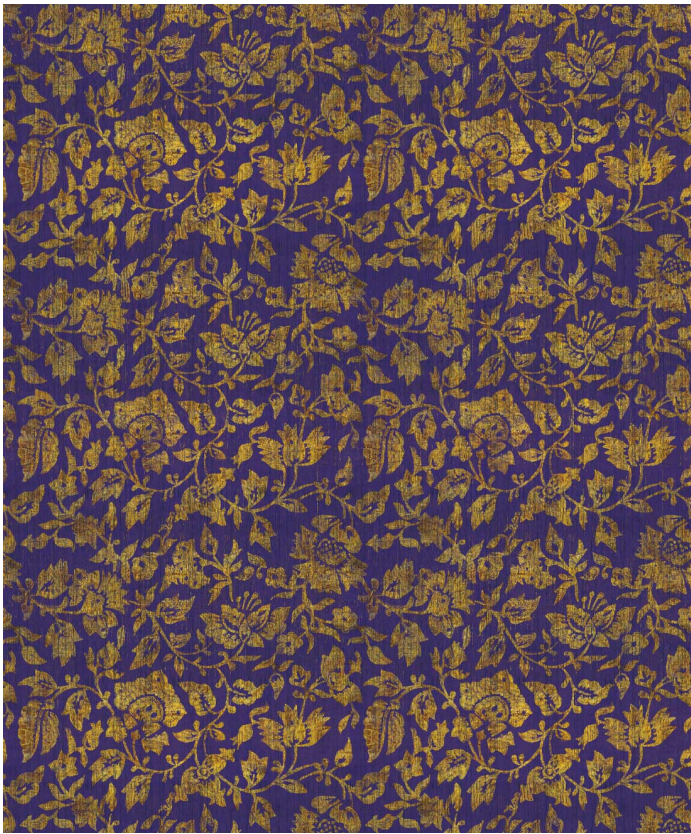

Damask Bloom Wallpaper

Damask Bloom Wallpaper is inspired by traditional floral decoration with the appearance of woven textured velvet tapestries. It is available in six unique colourways, featuring a repeating motif with a gilded patina. The regular horizontal repeat adds to the detailed nature of the design and makes it easy to match when installing. Bloom evokes the timeless sounds of the oud, the ney, or the zither delicately drifting through a secret walled garden, or a languid breeze wafting over leaves, vines, and blooms of a Mediterranean vineyard.

ROLL DIMENSIONS	24" (61.5cm) x 33ft (10.05m)
PATTERN REPEAT	29.5" (75cm)
PATTERN MATCH	Straight Match
FINISH	Pre-trimmed Butt Join
CLEANABILITY	Washable
USAGE	Domestic & Commercial
PRODUCT CODE	SIM163W