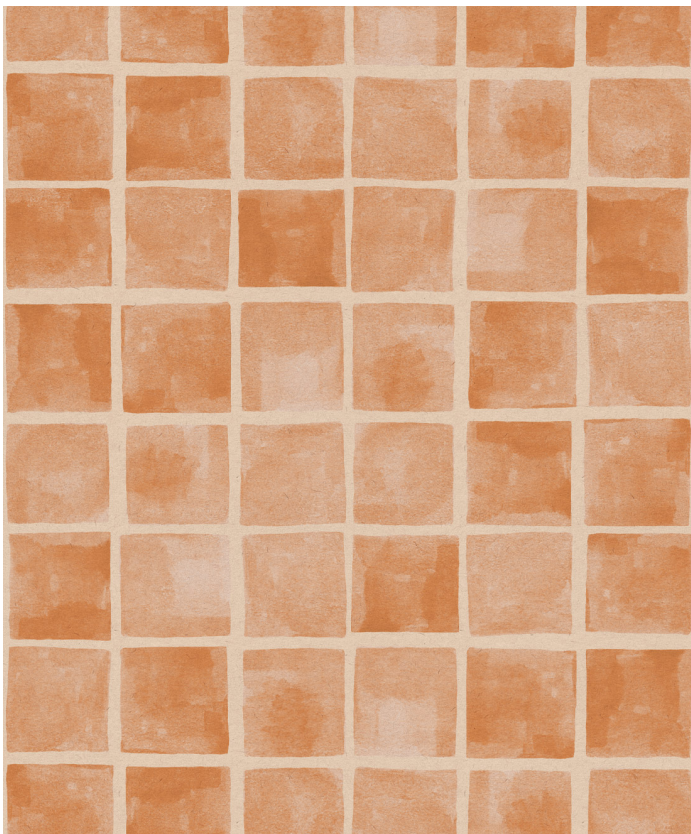

Carrée Wallpaper

Carrée, or square, features beautiful watercolour squares repeating across a subtly textured background, creating a steady and soothing addition to any space. Rough rather than rigid, this design will add structure to a room, without compromising on warmth. This bold geometric design would pair well with solid colors and surfaces, or other similar patterns in bedrooms, living areas, kitchens and bathrooms. Available in six colourways ranging from cool to warm tones to suit a range of interiors.

ROLL DIMENSIONS	24" (61.5cm) x 33ft (10.05m)
PATTERN REPEAT	24" (61.5cm)
PATTERN MATCH	Straight Match
FINISH	Pre-trimmed Butt Join
CLEANABILITY	Washable
USAGE	Domestic & Commercial
PRODUCT CODE	SP011

MILTON & KING

BATCHING & DELIVERY

- **Note:** Samples of this wallpaper are provided for review of the material, pattern scale and print technique - they are not intended to be used for colour matching purposes. There can be slight shifts in colour between runs, so your wallpaper may vary slightly from sample coloring.
- Please ensure that you order the correct amount as we do not guarantee that rolls printed in different batches will be an exact match.
- Industry leading production times on all orders.