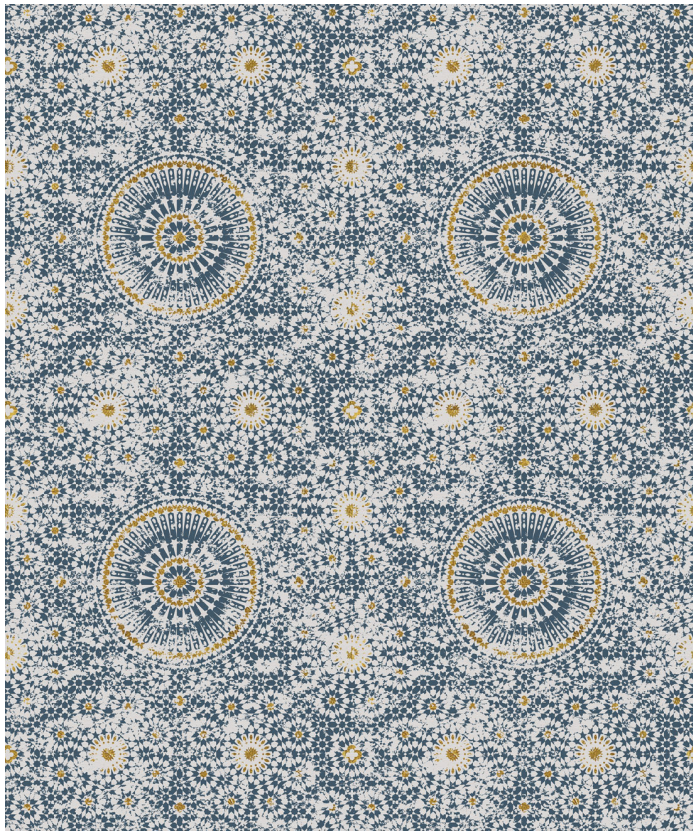

|                 |                              |
|-----------------|------------------------------|
| ROLL DIMENSIONS | 24" (61.5cm) x 33ft (10.05m) |
| MATERIAL/BASE   | Low Sheen Non-Woven          |
| PATTERN REPEAT  | 24" (61.5cm)                 |
| PATTERN MATCH   | Straight Match               |
| FINISH          | Pre-trimmed Butt Join        |
| CLEANABILITY    | Washable                     |
| USAGE           | Domestic & Commercial        |