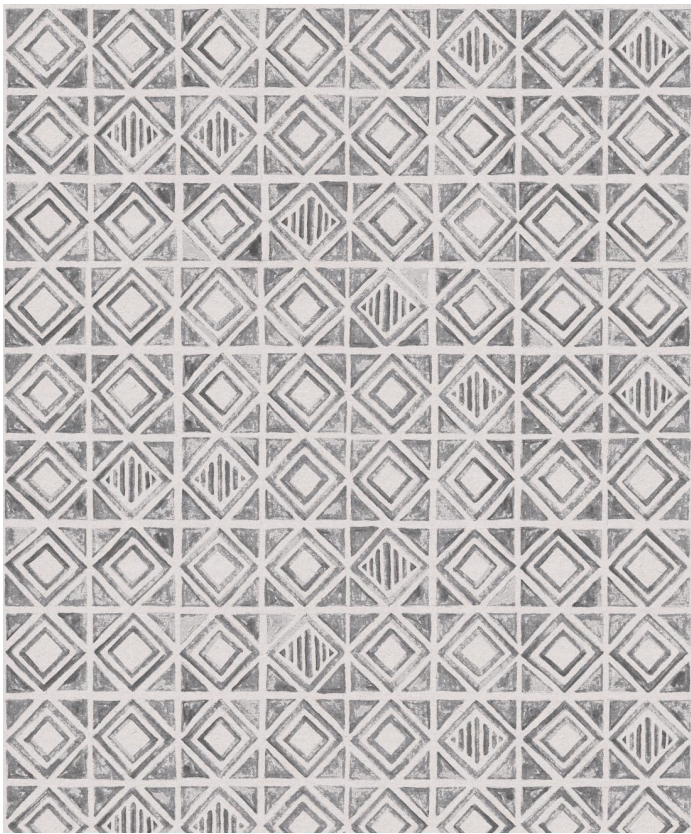

Tuile Wallpaper

Tuile is a soft watercolour wallpaper design created to mimic traditional tiles. The subtle texture of the paint combined with the staggered repetition adds a captivating presence to any interior. The timelessness of the geometric tile design combined with the creative flair of the watercolour pattern makes this design the perfect feature for a kitchen or powder room, though it is versatile enough that it could easily be styled to suit an office or living space.

ROLL DIMENSIONS	24" (61.5cm) x 33ft (10.05m)
MATERIAL/BASE	Low Sheen Non-Woven
PATTERN REPEAT	24" (61.5cm)
PATTERN MATCH	Straight Match
FINISH	Pre-trimmed Butt Join
CLEANABILITY	Washable
USAGE	Domestic & Commercial

SUSTAINABILITY

- Made to order within 10-15 days using the latest eco-friendly printing tech. That means no over-production and waste like regular wallpaper brands.
- Our PVC Free wallpaper base is sourced from sustainably managed forests.
- We print all wallpapers using odorless water-based ink. GREENGUARD GOLD Certified to standards for low chemical emissions into indoor air.
- Milton & King's wallpapers are of the highest quality, are environmentally friendly, and totally 100% vinyl-free.

BATCHING & DELIVERY

- **Note:** Samples of this wallpaper are provided for review of the material, pattern scale and print technique - they are not intended to be used for colour matching purposes. There can be slight shifts in colour between runs, so your wallpaper may vary slightly from sample coloring.
- Please ensure that you order the correct amount as we do not guarantee that rolls printed in different batches will be an exact match.
- Industry leading production times on all orders.