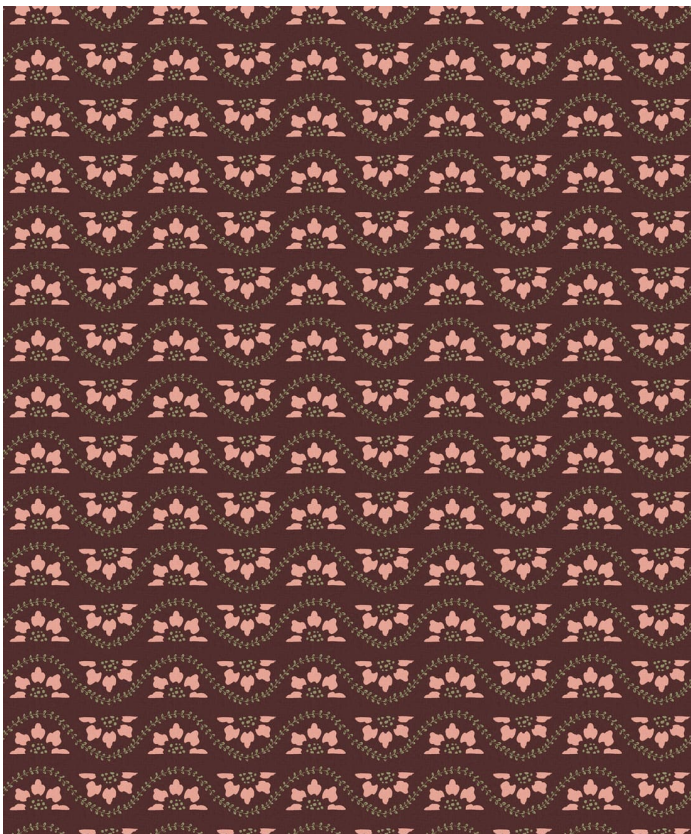

# Rosette Wallpaper

Rosette is a small scale horizontal stripe wallpaper featuring deconstructed flowers and winding vines arranged in a decorative repeat. The design draws inspiration from classic garden details and ornamental motifs found in traditional architecture.

Its smaller scale allows the wallpaper to layer easily within interiors, adding decorative movement while complementing the collection's larger botanicals.

ROLL DIMENSIONS	24" (61.5cm) x 33ft (10.05m)
MATERIAL/BASE	Low Sheen Non-woven
PATTERN REPEAT	1.96" (5cm)
PATTERN MATCH	Straight Match
FINISH	Pre-trimmed Butt Join
CLEANABILITY	Washable
USAGE	Domestic & Commercial
APPLICATION	Paste The Wall
REMOVAL	Strippable