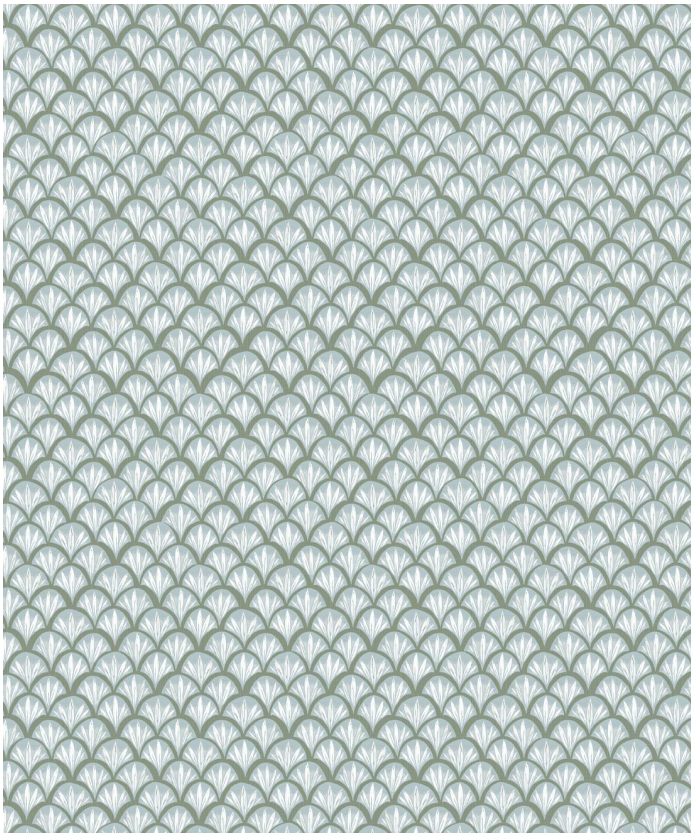

Moon Waves Wallpaper

The Moon Waves wallpaper is a petite rendition of a scallop motif, elegantly portraying the moon's dance on the tips of ocean waves, creating a mesmerising nocturnal ambiance. Embrace the allure of this small-scale design, inviting the soothing lunar rhythms into your space. Available in five fresh colours to match a myriad of interior styles.

ROLL DIMENSIONS	24" (61.5cm) x 33ft (10.05m)
MATERIAL/BASE	Low Sheen Non-Woven
PATTERN REPEAT	24" (61.5cm)
PATTERN MATCH	Straight Match
FINISH	Pre-trimmed Butt Join
CLEANABILITY	Washable
USAGE	Domestic & Commercial