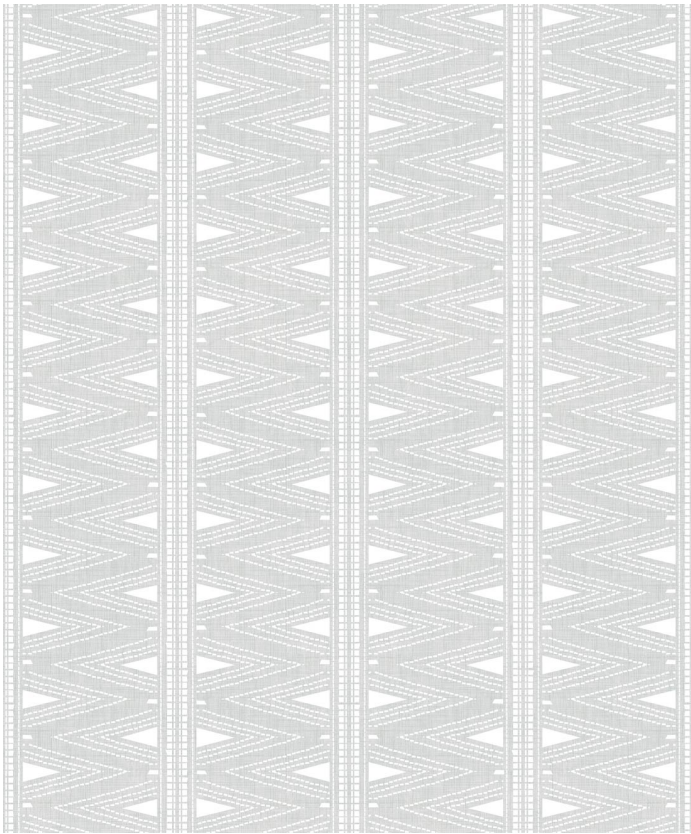

LA SEMILLA CASA

Mojave Village Wallpaper

Embark on a cultural journey with La Semilla Casa's Mojave Village wallpaper, inspired by the indigenous spirit of the Mojave landscape. This heartfelt tribute stands as an homage to the enduring legacy and resilient heritage of Arizona, California and Mexico. Available in six stunning colourways to suit a range of interiors.

ROLL DIMENSIONS	24" (61.5cm) x 33ft (10.05m)
MATERIAL/BASE	Low Sheen Non-Woven
PATTERN REPEAT	20.3" (51.5cm)
PATTERN MATCH	Straight Match
FINISH	Pre-trimmed Butt Join
CLEANABILITY	Washable
USAGE	Domestic & Commercial