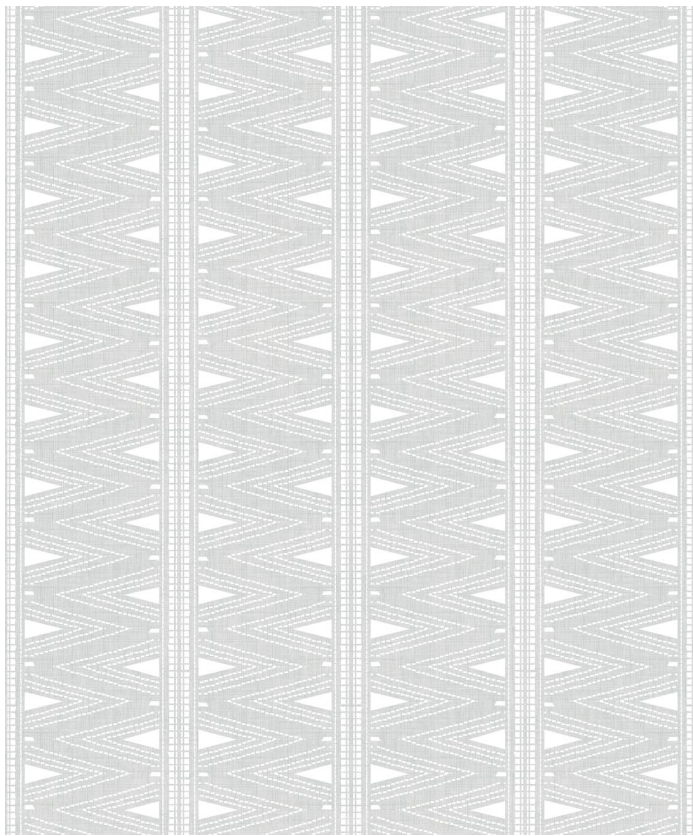

LA SEMILLA CASA

Mojave Village Wallpaper

Embark on a cultural journey with La Semilla Casa's Mojave Village wallpaper, inspired by the indigenous spirit of the Mojave landscape. This heartfelt tribute stands as an homage to the enduring legacy and resilient heritage of Arizona, California and Mexico. Available in six stunning colourways to suit a range of interiors.

ROLL DIMENSIONS	24" (61.5cm) x 33ft (10.05m)
MATERIAL/BASE	Low Sheen Non-Woven
PATTERN REPEAT	20.3" (51.5cm)
PATTERN MATCH	Straight Match
FINISH	Pre-trimmed Butt Join
CLEANABILITY	Washable
USAGE	Domestic & Commercial