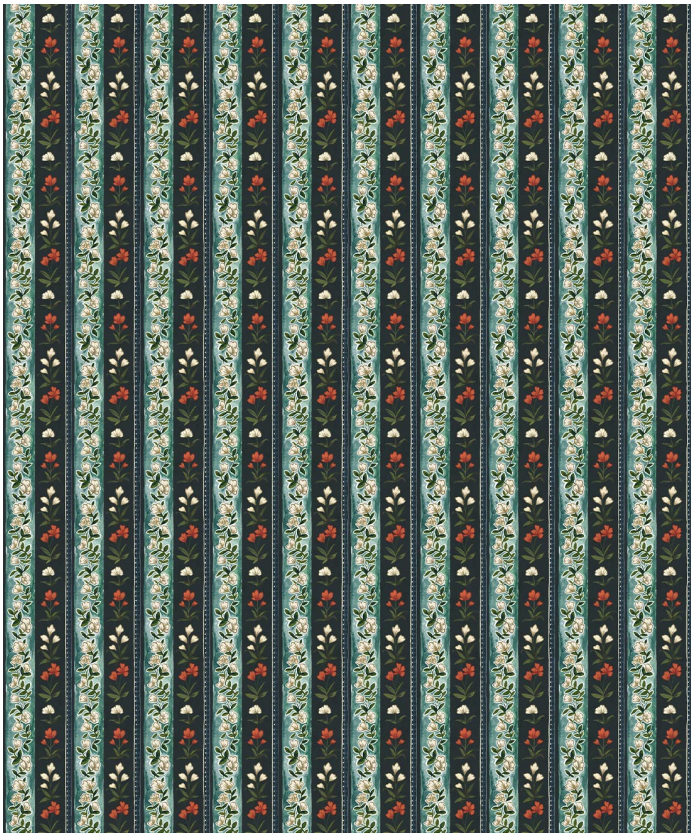

# Garland Wallpaper

Delicate florals and classic stripes combine in the Garland wallpaper to create an elegant and charming design that will bring a sense of measured grace to any interior. Whether you're searching for a touch of quaint vintage neutrals or the rich luxury of bold blues and greens, Garland has a range of colourways to suit any interior. This design pairs seamlessly with the entire Palace Grove collection, allowing you to transform your space into a pleasant and harmonious sanctuary.

ROLL DIMENSIONS	24" (61.5cm) x 33ft (10.05m)
MATERIAL/BASE	Matte Non-Woven
PATTERN REPEAT	4.8" (12.3cm)
PATTERN MATCH	Straight Match
FINISH	Pre-trimmed Butt Join
CLEANABILITY	Spongeable
USAGE	Domestic & Commercial