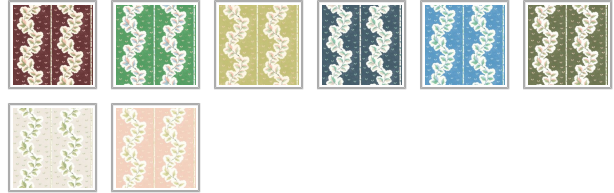

Silk Road Wallpaper

Silk Road is a hand-painted decorative stripe wallpaper that weaves foliage and pattern into a richly detailed design. Leaves and floral motifs flow through the stripe, giving the pattern movement and texture.

The design references the historic Silk Road trade routes that carried luxurious textiles between East and West. Inspired by 18th century silks and the celebrated fabrics of Spitalfields, Silk Road brings a refined textile quality to the wall.

ROLL DIMENSIONS	24" (61.5cm) x 33ft (10.05m)
MATERIAL/BASE	Low Sheen Non-woven
PATTERN REPEAT	11.8" (30cm)
PATTERN MATCH	Straight Match
FINISH	Pre-trimmed Butt Join
CLEANABILITY	Washable
USAGE	Domestic & Commercial
APPLICATION	Paste The Wall
REMOVAL	Strippable

SUSTAINABILITY

- Made to order within 10-15 days using the latest eco-friendly printing tech. That means no over-production and waste like regular wallpaper brands.
- Our PVC Free wallpaper base is sourced from sustainably managed forests.
- We print all wallpapers using odorless water-based ink. GREENGUARD GOLD Certified to standards for low chemical emissions into indoor air.
- Milton & King's wallpapers are of the highest quality, are environmentally friendly, and totally 100% vinyl-free.

BATCHING & DELIVERY

- **Note:** Samples of this wallpaper are provided for review of the material, pattern scale and print technique – they are not intended to be used for colour matching purposes. There can be slight shifts in colour between runs, so your wallpaper may vary slightly from sample coloring.
- Please ensure that you order the correct amount as we do not guarantee that rolls printed in different batches will be an exact match.
- Industry leading production times on all orders.

MILTON & KING®

GENERAL ENQUIRIES, ORDER & PRODUCTS

+44 1895 746 596

Mon–Fri: 9am–5pm (GMT)

support@miltonandking.com

www.miltonandking.eu