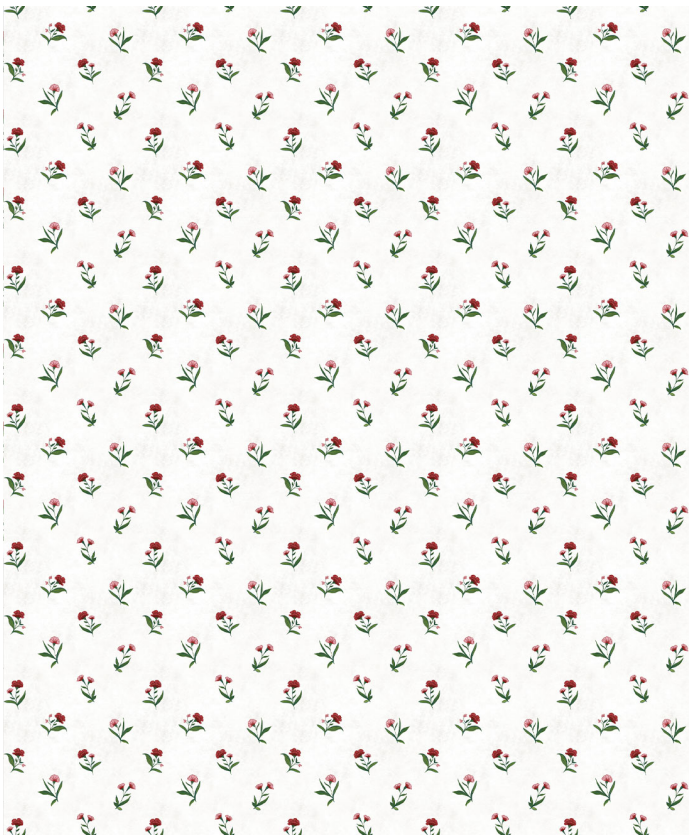

Posey Wallpaper

Dainty florals dance elegantly across the wall in the Posey wallpaper, creating a sense of movement and grace. The hand-painted flowers are perfect for rooms that need to feel playful and light, while instilling a sense of classic romance. Mix and match with your favourite designs from the Palace Grove collection to create a harmonious sanctuary throughout your entire home. Ideal for anything from powder rooms to living spaces, this simple and stunning design is available in rich, dark hues and light neutrals to suit a range of interior styles.