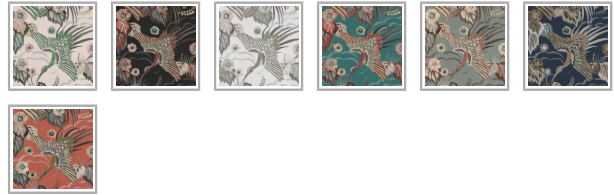

# Paradise Wings Wallpaper

Inspired by the flamboyant Bird of Paradise and the passionate flamenco dance, the Paradise Wings wallpaper captures the vibrancy and spirit of Spain and the warm Mediterranean Sea. The dynamic pattern evokes the energy and movement of dancers, and the large cranes embody freedom and joy. This design brings a lively and free spirited atmosphere to any space, celebrating a rich heritage and natural beauty.