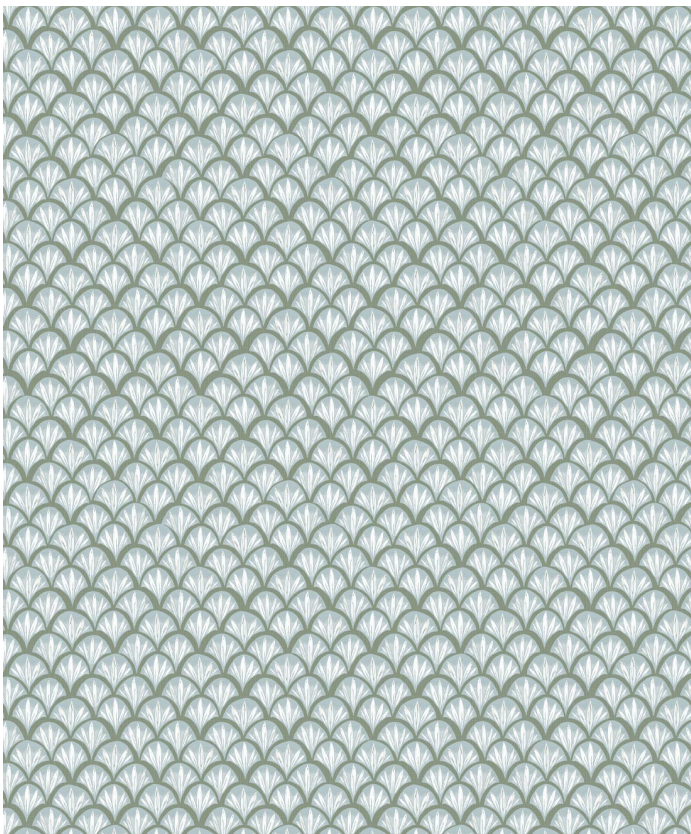

Moon Waves Wallpaper

The Moon Waves wallpaper is a petite rendition of a scallop motif, elegantly portraying the moon's dance on the tips of ocean waves, creating a mesmerising nocturnal ambiance. Embrace the allure of this small-scale design, inviting the soothing lunar rhythms into your space. Available in five fresh colours to match a myriad of interior styles.

ROLL DIMENSIONS	24" (61.5cm) x 33ft (10.05m)
MATERIAL/BASE	Low Sheen Non-Woven
PATTERN REPEAT	24" (61.5cm)
PATTERN MATCH	Straight Match
FINISH	Pre-trimmed Butt Join
CLEANABILITY	Washable
USAGE	Domestic & Commercial