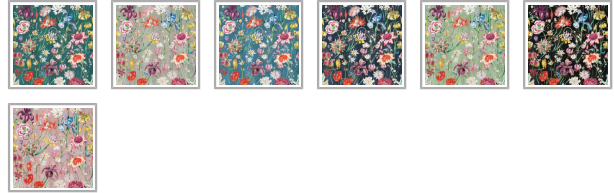

KINGDOM HOME

J'Adore Wallpaper

Indulge your senses with J'Adore, a floral wallpaper design that features entwined flowers and foliage in an alluring and harmonious dance. The interplay of vibrant colours, the intoxicating scent of blooming flowers, and the sight of pollinators indulging in nature's sweet nectar create an atmosphere of seduction and enchantment.

Embrace the unexpected and adorn your walls with J'Adore, a floral design that is both timeless and delightfully unconventional.

ROLL DIMENSIONS	24" (61.5cm) x 33ft (10.05m)
MATERIAL/BASE	Low Sheen Non-Woven
PATTERN REPEAT	36" (91.4cm)
PATTERN MATCH	Straight Match
FINISH	Pre-trimmed Butt Join
CLEANABILITY	Washable
USAGE	Domestic & Commercial