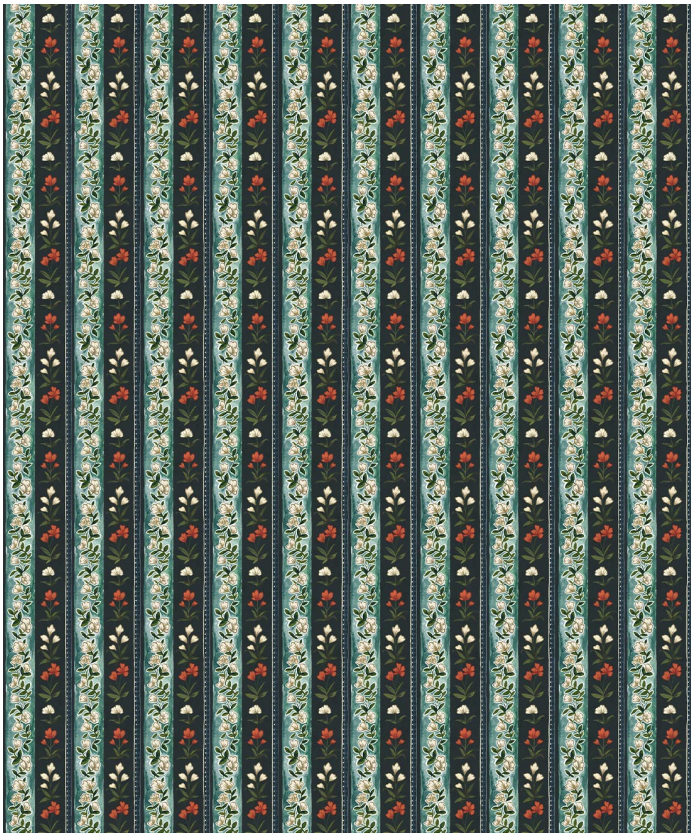

Garland Wallpaper

Delicate florals and classic stripes combine in the Garland wallpaper to create an elegant and charming design that will bring a sense of measured grace to any interior. Whether you're searching for a touch of quaint vintage neutrals or the rich luxury of bold blues and greens, Garland has a range of colourways to suit any interior. This design pairs seamlessly with the entire Palace Grove collection, allowing you to transform your space into a pleasant and harmonious sanctuary.

ROLL DIMENSIONS	24" (61.5cm) x 33ft (10.05m)
MATERIAL/BASE	Matte Non-Woven
PATTERN REPEAT	4.8" (12.3cm)
PATTERN MATCH	Straight Match
FINISH	Pre-trimmed Butt Join
CLEANABILITY	Spongeable
USAGE	Domestic & Commercial