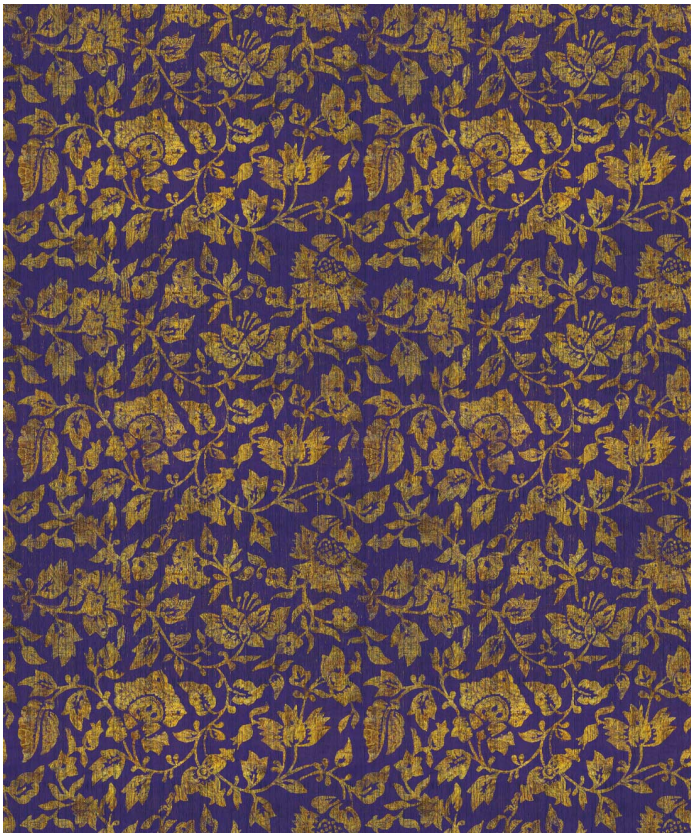

Damask Bloom Wallpaper

Damask Bloom Wallpaper is inspired by traditional floral decoration with the appearance of woven textured velvet tapestries. It is available in six unique colourways, featuring a repeating motif with a gilded patina. The regular horizontal repeat adds to the detailed nature of the design and makes it easy to match when installing. Bloom evokes the timeless sounds of the oud, the ney, or the zither delicately drifting through a secret walled garden, or a languid breeze wafting over leaves, vines, and blooms of a Mediterranean vineyard.

ROLL DIMENSIONS	24" (61.5cm) x 33ft (10.05m)
MATERIAL/BASE	Low Sheen Non-Woven
PATTERN REPEAT	29.5" (75cm)
PATTERN MATCH	Straight Match
FINISH	Pre-trimmed Butt Join
CLEANABILITY	Washable
USAGE	Domestic & Commercial
PRODUCT CODE	SIM163W