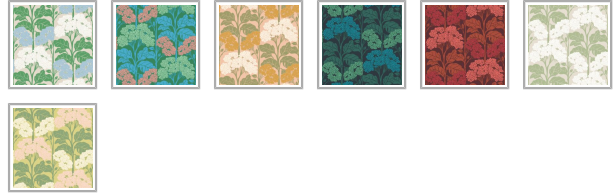

Cow Parsley Wallpaper

Cow Parsley is a larger scale floral wallpaper that celebrates the wildflowers found along country lanes and hedgerows. Tall stems rise through the pattern as delicate blooms and foliage spread across the design.

Influenced by Art Nouveau composition, the pattern balances organic form with graphic structure. Flat colour treatments and bright retro colourways bring playful nostalgia and a lighthearted sense of charm to the wall.