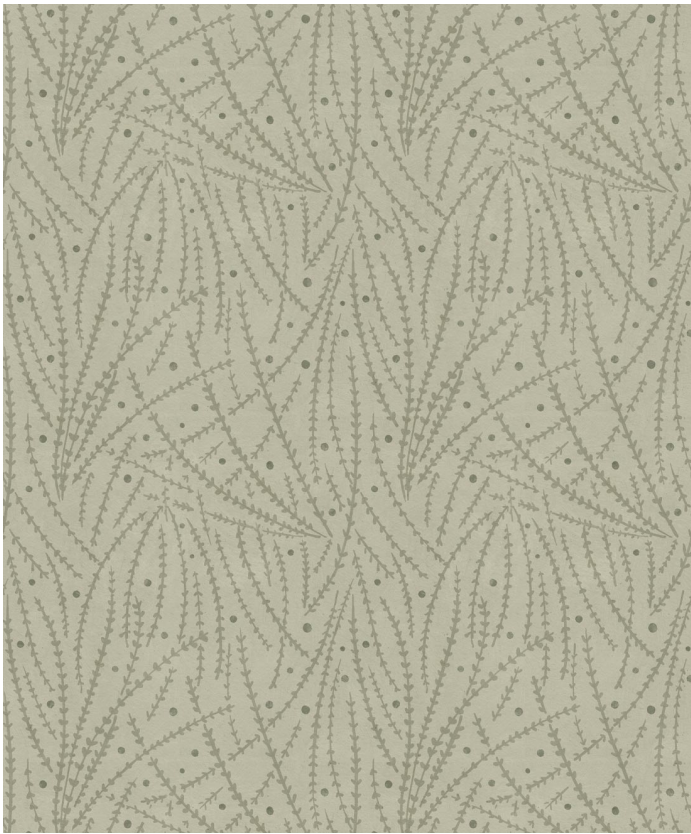

KATIE O'SHEA

Brush Wallpaper

Inspired by the elegant beauty of tumbleweed, Brush Wallpaper features an abstract botanical bohemian vibe. Think of the subtle beauty of the high desert. It has a natural look and varied texture, giving it a richness that is both dreamy and grounded. It is versatile in both dark and light colour ways.

ROLL DIMENSIONS	24" (61.5cm) x 33ft (10.05m)
MATERIAL/BASE	Low Sheen Non-Woven
PATTERN REPEAT	12" (30.75cm)
PATTERN MATCH	Straight Match
FINISH	Pre-trimmed Butt Join
CLEANABILITY	Washable
USAGE	Domestic & Commercial