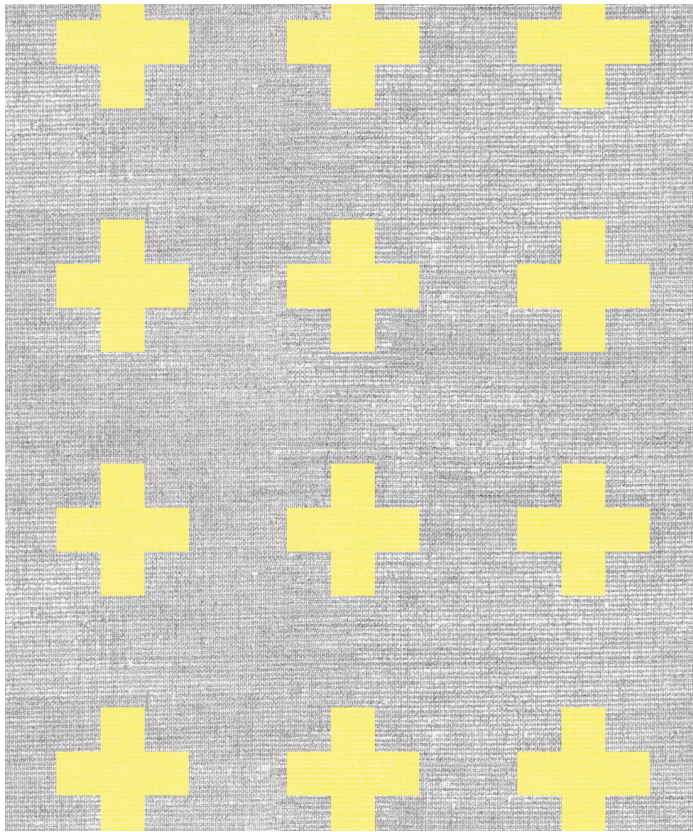

INGRID & MIKA

Swiss Linen Wallpaper

A faux textured grey wallpaper with coloured plus signs. This restful and contemporary wallpaper creates a sanctuary of calm and peace. The perfect wallpaper for a teenagers bedroom or home office.