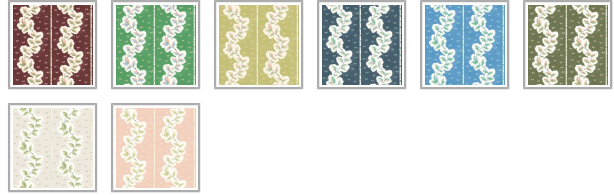

Silk Road Wallpaper

Silk Road is a hand-painted decorative stripe wallpaper that weaves foliage and pattern into a richly detailed design. Leaves and floral motifs flow through the stripe, giving the pattern movement and texture.

ROLL DIMENSIONS	24" (61.5cm) x 33ft (10.05m)
MATERIAL/BASE	Low Sheen Non-woven
PATTERN REPEAT	11.8" (30cm)
PATTERN MATCH	Straight Match
FINISH	Pre-trimmed Butt Join
CLEANABILITY	Washable
USAGE	Domestic & Commercial
APPLICATION	Paste The Wall
REMOVAL	Strippable