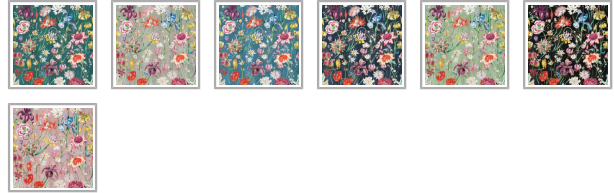

KINGDOM HOME

J'Adore Wallpaper

Indulge your senses with J'Adore, a floral wallpaper design that features entwined flowers and foliage in an alluring and harmonious dance. The interplay of vibrant colours, the intoxicating scent of blooming flowers, and the sight of pollinators indulging in nature's sweet nectar create an atmosphere of seduction and enchantment.

Embrace the unexpected and adorn your walls with J'Adore, a floral design that is both timeless and delightfully unconventional.

| | |
|-----------------|------------------------------|
| ROLL DIMENSIONS | 24" (61.5cm) x 33ft (10.05m) |
| MATERIAL/BASE | Low Sheen Non-Woven |
| PATTERN REPEAT | 36" (91.4cm) |
| PATTERN MATCH | Straight Match |
| FINISH | Pre-trimmed Butt Join |
| CLEANABILITY | Washable |
| USAGE | Domestic & Commercial |