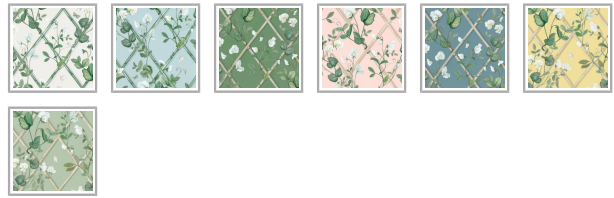

MAINE HOUSE INTERIORS

Grande Climbing Sweet Pea Wallpaper

The Grande Climbing Sweet Pea Wallpaper from Maine House Interiors is a larger-than-life tribute to a delicate floral from designer Amy Spargo's very own backyard. Each meticulously hand-painted detail captures the essence of sweet pea flowers in various stages of growth, showcasing their charm and exquisite form. Intertwining vines and blossoming flowers create an enchanting backdrop that will make your interior feel more sophisticated, tranquil and add a touch of botanical splendour. Available in a range of colourways to suit all interiors, from rich, moody blues to soft, airy pastels and creams.

Manufactured as a double width design (set) requiring 2 rolls, A+B to complete the horizontal repeat. One set is equivalent to 133 sq. ft. or (12.3 sq. m.).

ROLL DIMENSIONS	24" (61.5cm) x 33ft (10.05m)
MATERIAL/BASE	Low Sheen Non-Woven
PATTERN REPEAT	33" (84cm)
PATTERN MATCH	Straight Match
FINISH	Pre-trimmed Butt Join
CLEANABILITY	Washable
USAGE	Domestic & Commercial