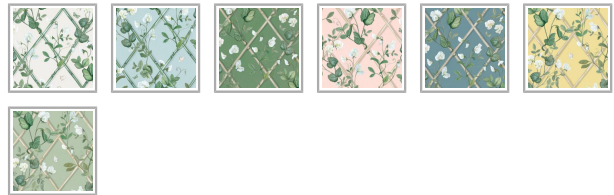

MAINE HOUSE INTERIORS

Grande Climbing Sweet Pea Wallpaper

The Grande Climbing Sweet Pea Wallpaper from Maine House Interiors is a larger-than-life tribute to a delicate floral from designer Amy Spargo's very own backyard. Each meticulously hand-painted detail captures the essence of sweet pea flowers in various stages of growth, showcasing their charm and exquisite form. Intertwining vines and blossoming flowers create an enchanting backdrop that will make your interior feel more sophisticated, tranquil and add a touch of botanical splendour. Available in a range of colourways to suit all interiors, from rich, moody blues to soft, airy pastels and creams.

Manufactured as a double width design (set) requiring 2 rolls, A+B to complete the horizontal repeat. One set is equivalent to 133 sq. ft. or (12.3 sq. m.).

ROLL DIMENSIONS	24" (61.5cm) x 33ft (10.05m)
MATERIAL/BASE	Low Sheen Non-Woven
PATTERN REPEAT	33" (84cm)
PATTERN MATCH	Straight Match
FINISH	Pre-trimmed Butt Join
CLEANABILITY	Washable
USAGE	Domestic & Commercial