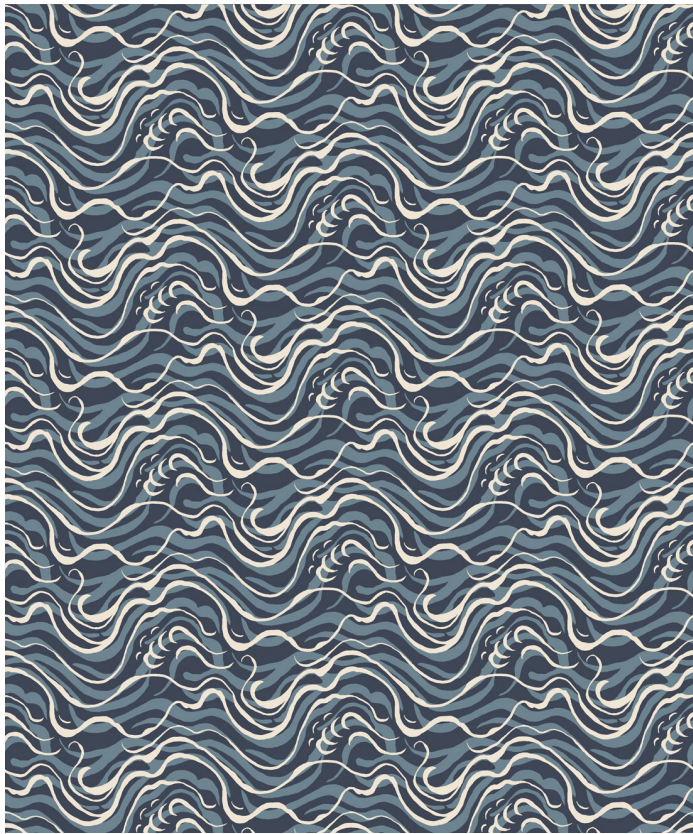

Edo Wallpaper

Edo pays homage to traditional Japanese art forms, reinterpreting their timeless motifs with a modern sensibility. Its repeating lines and shapes suggest waves, scales, and flowing movement, balancing structure with fluidity.

Versatile and sophisticated, Edo brings cultural richness and crafted elegance to interiors, whether used as a subtle backdrop or a statement wall.

ROLL DIMENSIONS	24" (61.5cm) x 33ft (10.05m)
MATERIAL/BASE	Low Sheen Non-woven
PATTERN REPEAT	6.1" (15.5cm)
PATTERN MATCH	Offset Match - Half Drop
FINISH	Pre-trimmed Butt Join
CLEANABILITY	Washable
USAGE	Domestic & Commercial
APPLICATION	Paste The Wall
REMOVAL	Strippable