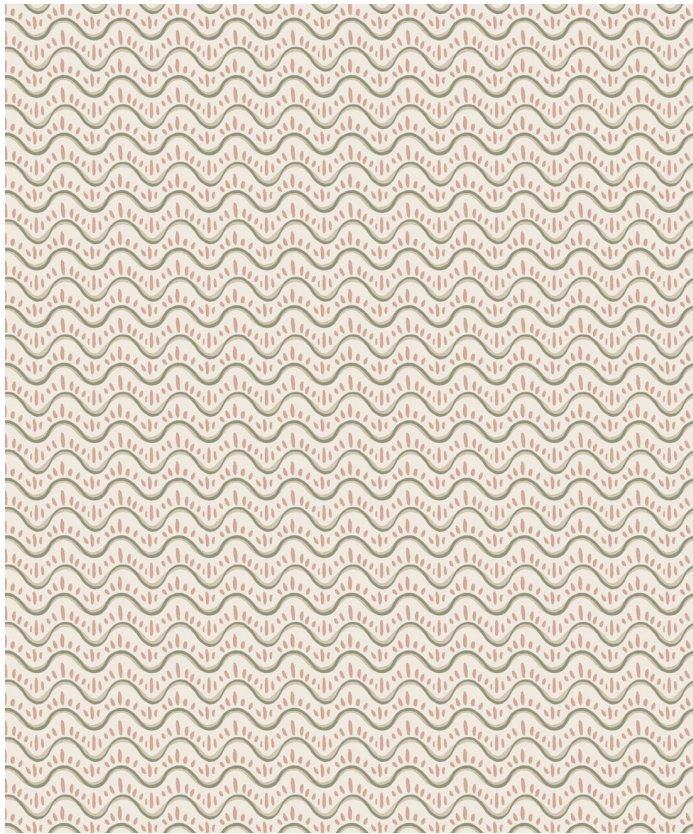

Dew Wallpaper

Inspired by the delicate rhythm of nature, Dew captures the gentle fall of droplets in a graceful vertical stripe. Light and airy, it brings a refreshing sense of balance and tranquillity to a space.

Dew's simplicity allows it to shine in both minimal and layered interiors, lending an organic softness to walls without overpowering. Ideal for bedrooms, bathrooms, or anywhere you seek calm, Dew offers a stripe with a subtle, serene twist.

ROLL DIMENSIONS	24" (61.5cm) x 33ft (10.05m)
MATERIAL/BASE	Low-Sheen Non-woven
PATTERN REPEAT	1.9" (5cm)
PATTERN MATCH	Straight Match
FINISH	Pre-trimmed Butt Join
CLEANABILITY	Washable
USAGE	Domestic & Commercial

SUSTAINABILITY

- Made to order within 10-15 days using the latest eco-friendly printing tech. That means no over-production and waste like regular wallpaper brands.
- Our PVC Free wallpaper base is sourced from sustainably managed forests.
- We print all wallpapers using odorless water-based ink. GREENGUARD GOLD Certified to standards for low chemical emissions into indoor air.
- Milton & King's wallpapers are of the highest quality, are environmentally friendly, and totally 100% vinyl-free.

BATCHING & DELIVERY

- **Note:** Samples of this wallpaper are provided for review of the material, pattern scale and print technique – they are not intended to be used for colour matching purposes. There can be slight shifts in colour between runs, so your wallpaper may vary slightly from sample coloring.
- Please ensure that you order the correct amount as we do not guarantee that rolls printed in different batches will be an exact match.
- Industry leading production times on all orders.

MILTON & KING®

GENERAL ENQUIRIES, ORDER & PRODUCTS

+44 1895 746 596

Mon–Fri: 9am–5pm (GMT)

support@miltonandking.com

www.miltonandking.eu