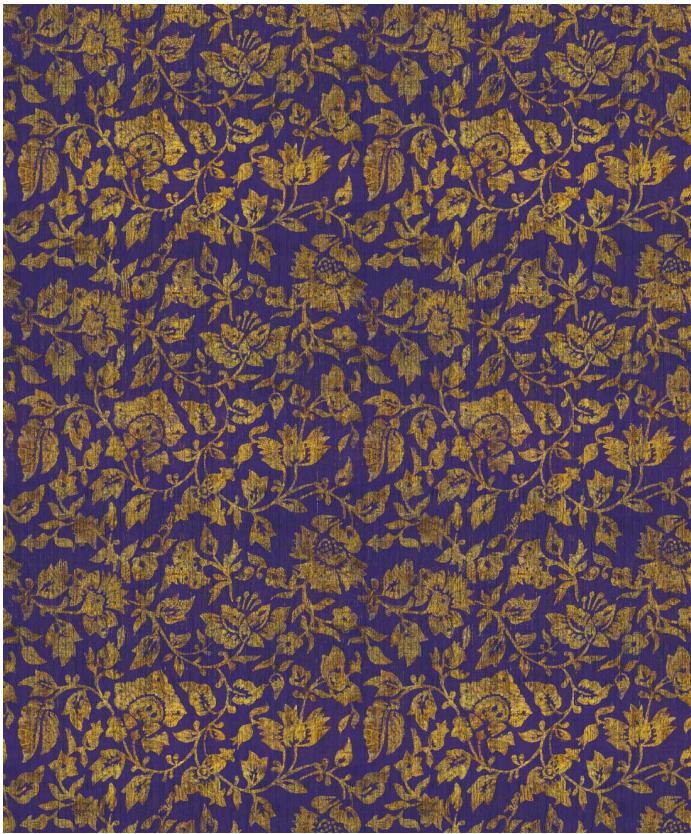

Damask Bloom Wallpaper

Damask Bloom Wallpaper is inspired by traditional floral decoration with the appearance of woven textured velvet tapestries. It is available in six unique colourways, featuring a repeating motif with a gilded patina. The regular horizontal repeat adds to the detailed nature of the design and makes it easy to match when installing. Bloom evokes the timeless sounds of the oud, the ney, or the zither delicately drifting through a secret walled garden, or a languid breeze wafting over leaves, vines, and blooms of a Mediterranean vineyard.

ROLL DIMENSIONS	24" (61.5cm) x 33ft (10.05m)
MATERIAL/BASE	Low Sheen Non-Woven
PATTERN REPEAT	29.5" (75cm)
PATTERN MATCH	Straight Match
FINISH	Pre-trimmed Butt Join
CLEANABILITY	Washable
USAGE	Domestic & Commercial