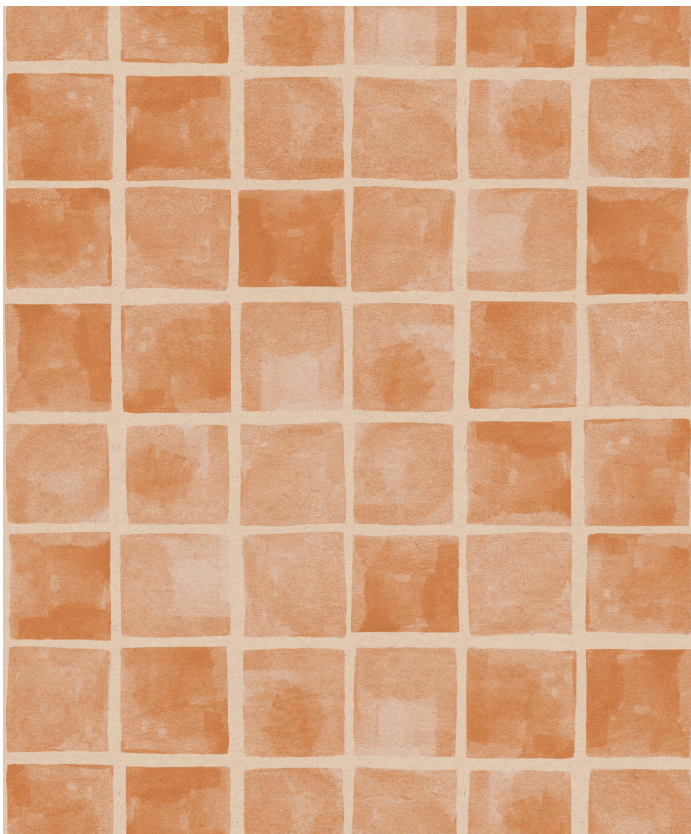

Carrée Wallpaper

Carrée, or square, features beautiful watercolour squares repeating across a subtly textured background, creating a steady and soothing addition to any space. Rough rather than rigid, this design will add structure to a room, without compromising on warmth. This bold geometric design would pair well with solid colors and surfaces, or other similar patterns in bedrooms, living areas, kitchens and bathrooms. Available in six colourways ranging from cool to warm tones to suit a range of interiors.

ROLL DIMENSIONS	24" (61.5cm) x 33ft (10.05m)
MATERIAL/BASE	Low Sheen Non-Woven
PATTERN REPEAT	24" (61.5cm)
PATTERN MATCH	Straight Match
FINISH	Pre-trimmed Butt Join
CLEANABILITY	Washable
USAGE	Domestic & Commercial

BATCHING & DELIVERY

- **Note:** Samples of this wallpaper are provided for review of the material, pattern scale and print technique - they are not intended to be used for colour matching purposes. There can be slight shifts in colour between runs, so your wallpaper may vary slightly from sample coloring.
- Please ensure that you order the correct amount as we do not guarantee that rolls printed in different batches will be an exact match.
- Industry leading production times on all orders.