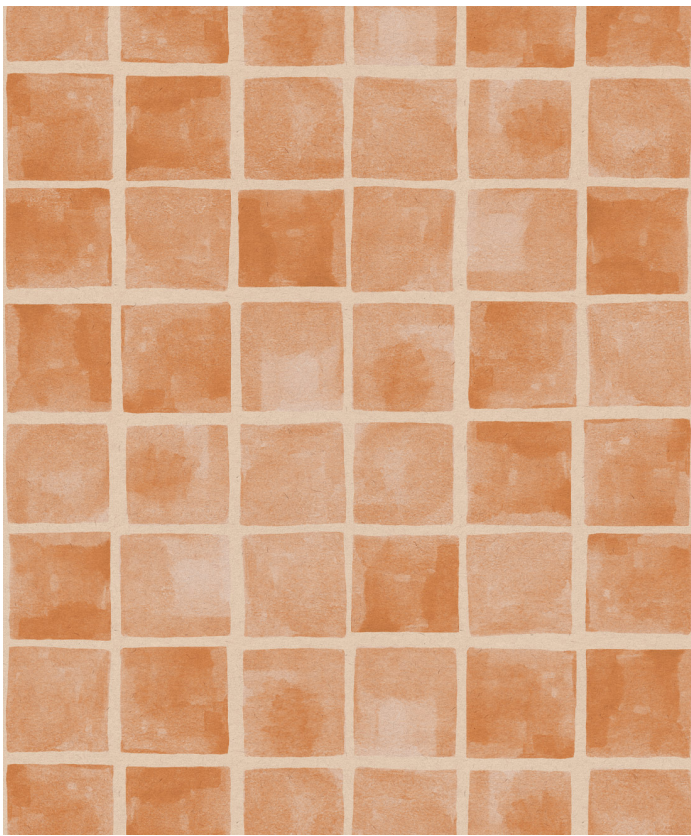

# Carrée Wallpaper

Carrée, or square, features beautiful watercolour squares repeating across a subtly textured background, creating a steady and soothing addition to any space. Rough rather than rigid, this design will add structure to a room, without compromising on warmth. This bold geometric design would pair well with solid colors and surfaces, or other similar patterns in bedrooms, living areas, kitchens and bathrooms. Available in six colourways ranging from cool to warm tones to suit a range of interiors.

# Non-woven Wallpaper

---