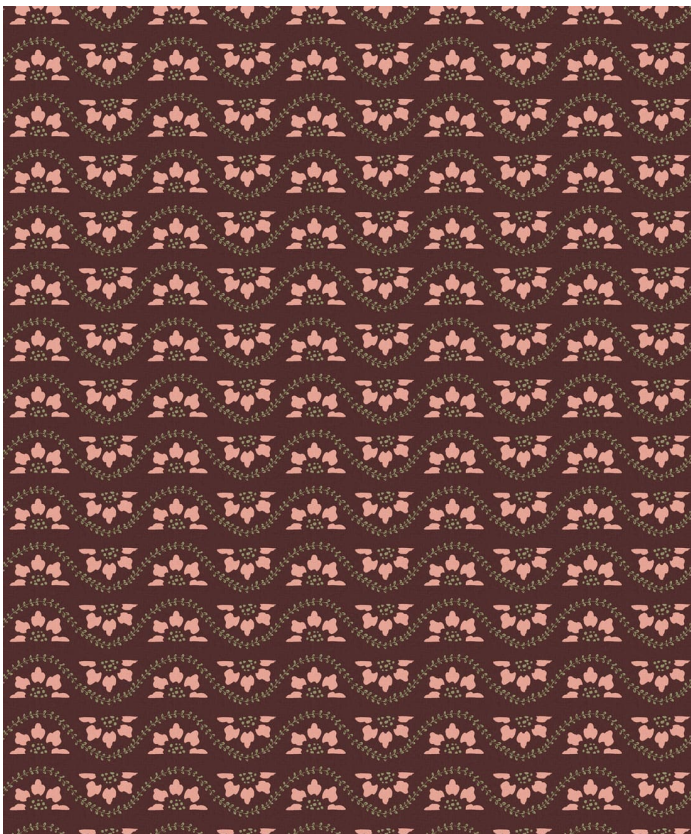

# Rosette Wallpaper

Rosette is a small scale horizontal stripe wallpaper featuring deconstructed flowers and winding vines arranged in a decorative repeat. The design draws inspiration from classic garden details and ornamental motifs found in traditional architecture.

Its smaller scale allows the wallpaper to layer easily within interiors, adding decorative movement while complementing the collection's larger botanicals.

|                 |                              |
|-----------------|------------------------------|
| ROLL DIMENSIONS | 24" (61.5cm) x 33ft (10.05m) |
| MATERIAL/BASE   | Low Sheen Non-woven          |
| PATTERN REPEAT  | 1.96" (5cm)                  |
| PATTERN MATCH   | Straight Match               |
| FINISH          | Pre-trimmed Butt Join        |
| CLEANABILITY    | Washable                     |
| USAGE           | Domestic & Commercial        |
| APPLICATION     | Paste The Wall               |
| REMOVAL         | Strippable                   |