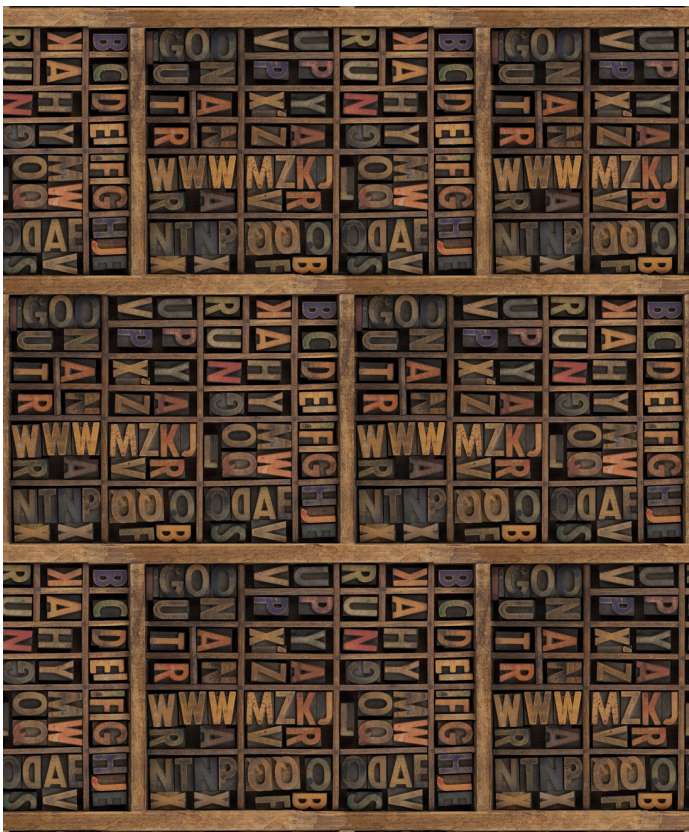

# Letter Press Wallpaper

The image captured and then transferred onto this top quality contemporary wallpaper is that of the old wooden letters belonging to an aged letterpress. The letters lie dormant, waiting to be taken and created into words, and are perfectly arranged while they silently await their fate. This stunning and totally unique wallpaper gives a nod to the bygone days of letterpress printing and is extremely pleasing from a visual perspective. You will be so tempted to reach out for those letters that you will have to remind yourself that this in fact a wallpaper, and a top notch one at that.

## SUSTAINABILITY

- Made to order within 10-15 days using the latest eco-friendly printing tech. That means no over-production and waste like regular wallpaper brands.
- Our PVC Free wallpaper base is sourced from sustainably managed forests.
- We print all wallpapers using odorless water-based ink. GREENGUARD GOLD Certified to standards for low chemical emissions into indoor air.
- Milton & King's wallpapers are of the highest quality, are environmentally friendly, and totally 100% vinyl-free.

## BATCHING & DELIVERY

- **Note:** Samples of this wallpaper are provided for review of the material, pattern scale and print technique – they are not intended to be used for colour matching purposes. There can be slight shifts in colour between runs, so your wallpaper may vary slightly from sample coloring.
- Please ensure that you order the correct amount as we do not guarantee that rolls printed in different batches will be an exact match.
- Industry leading production times on all orders.