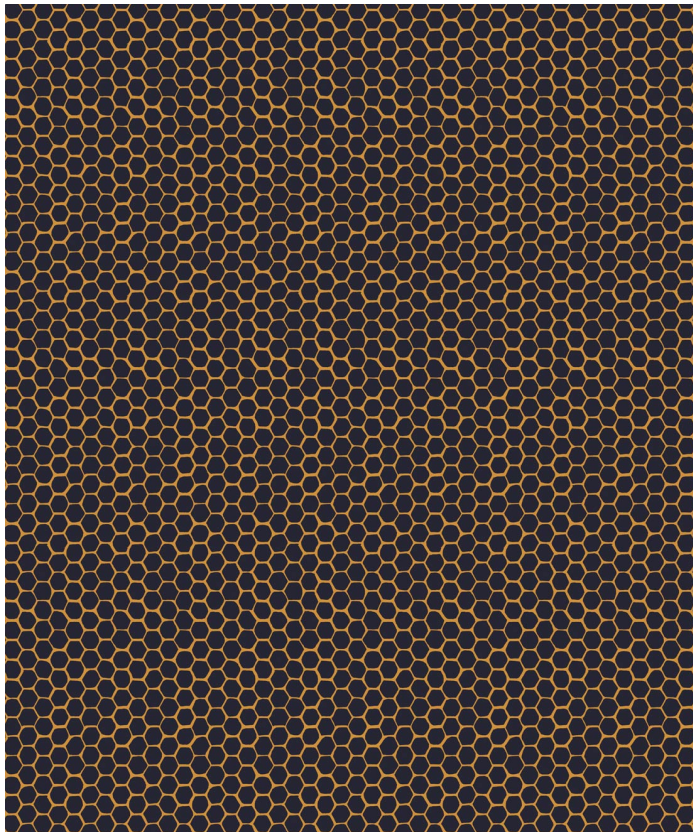

Honeycomb Geo Wallpaper

The modern yet timeless Honeycomb Geo wallpaper is a natural hand-drawn interpretation of the bees' home; their honeybee comb and the hexagonal prisms of golden wax they impressively and prolifically build. This simple, yet bold and sophisticated, geometric pattern is a more relaxed take on the structured lines created by these fascinating and talented little workers and serves as a wonderfully simplistic design to coordinate with the other similarly-themed wallpapers in this collection.

| | |
|-----------------|------------------------------|
| ROLL DIMENSIONS | 24" (61.5cm) x 33ft (10.05m) |
| MATERIAL/BASE | Low Sheen Non-Woven |
| PATTERN REPEAT | 8.6" (22cm) |
| PATTERN MATCH | Straight Match |
| FINISH | Pre-trimmed Butt Join |
| CLEANABILITY | Washable |
| USAGE | Domestic & Commercial |