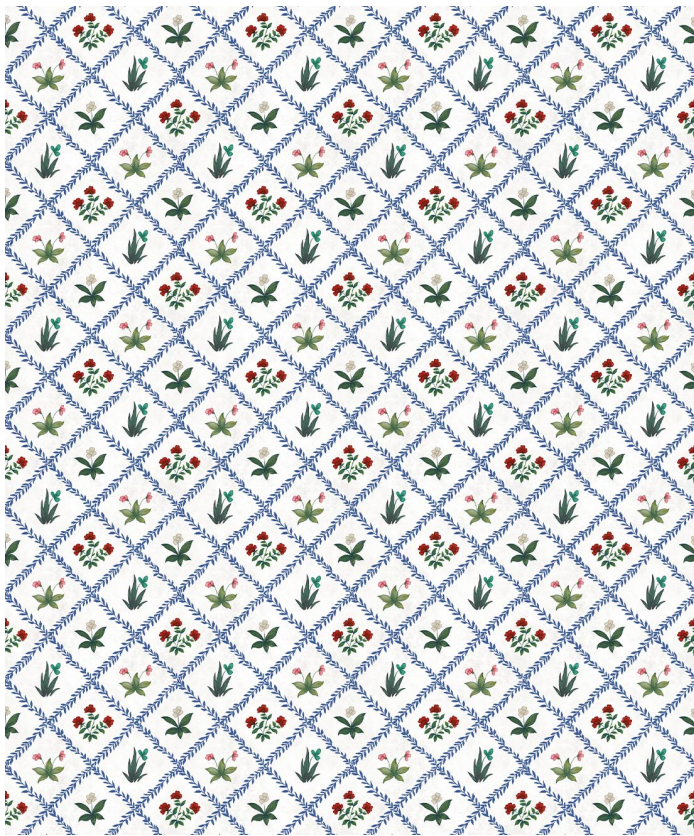

Floret Wallpaper

These delicate hand-painted florals in a grid of climbing vines create the Floret wallpaper, a perfect combination of floral elegance and geometric simplicity. Inspired by traditional block printing, this detailed all-over pattern features petite flowers amidst a trellis of dainty leaves. Available in both bold jewel tones and subtle neutrals, this versatile design is perfect for interiors that need a sense of balance and refinement. This beautiful floral pairs seamlessly with the entire range from the Palace Grove collection and can be used to create harmonious, flowing interiors and give every room a serene atmosphere.

ROLL DIMENSIONS	24" (61.5cm) x 33ft (10.05m)
MATERIAL/BASE	Matte Non-Woven
PATTERN REPEAT	6.1" (15.5cm)
PATTERN MATCH	Straight Match
FINISH	Pre-trimmed Butt Join
CLEANABILITY	Spongeable
USAGE	Domestic & Commercial