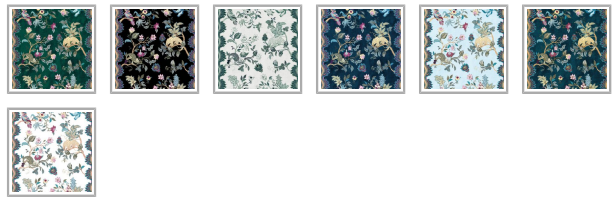

# Fantasia Wilds Wallpaper

Step into a whimsical world with the breathtaking Fantasia Wilds wallpaper design created by Iryna Ruggeri. Adorn your space with vibrant colours, intricate details, and enchanting chameleons, parrots and pangolins. Let nature's magic inspire you in a decorative and colourful paradise. This remarkable design is not only visually stunning but also incredibly versatile, making it a perfect addition to any room, including kids' spaces. Choose from a variety of colourways to match your style. Elevate your interior with this captivating masterpiece and unleash your creativity.