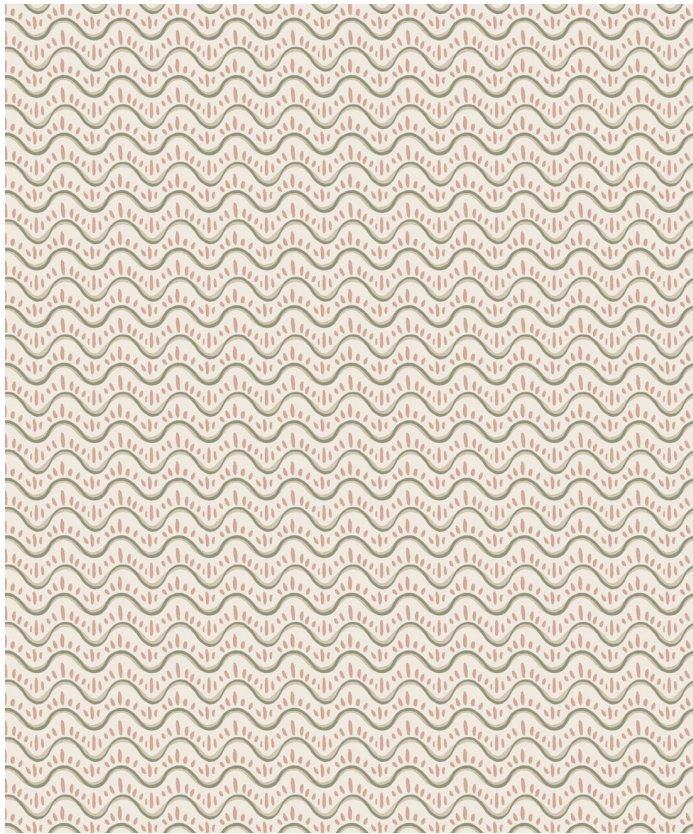

Dew Wallpaper

Inspired by the delicate rhythm of nature, Dew captures the gentle fall of droplets in a graceful vertical stripe. Light and airy, it brings a refreshing sense of balance and tranquillity to a space.

Dew's simplicity allows it to shine in both minimal and layered interiors, lending an organic softness to walls without overpowering. Ideal for bedrooms, bathrooms, or anywhere you seek calm, Dew offers a stripe with a subtle, serene twist.