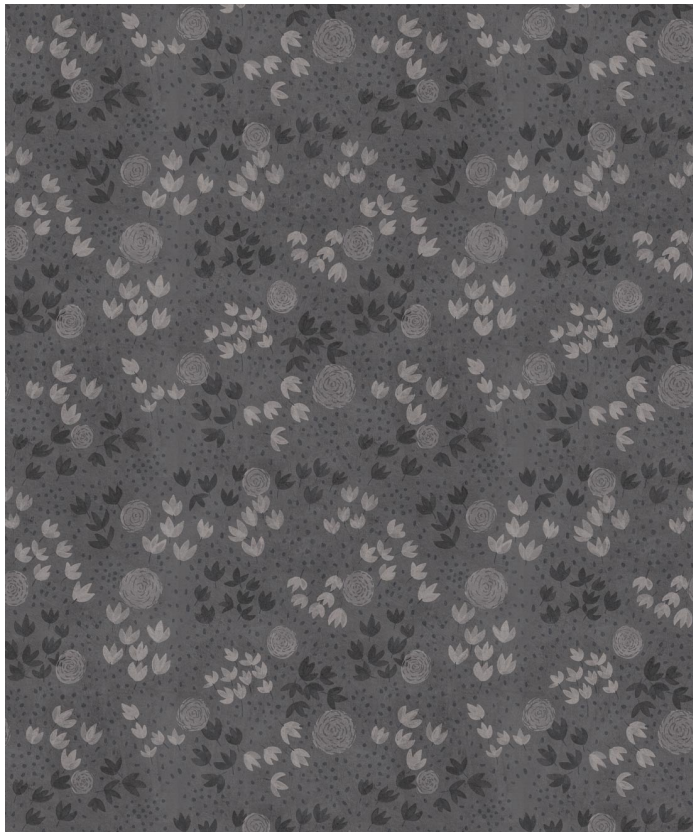

KATIE O'SHEA

Dainty Wallpaper

Just as the name implies, Dainty Wallpaper features a delicate pattern design with a field of abstracted flowers. It has a visually-textured background with transparent petals and rosebuds.

Perfect for a child's room with soft fabrics and colours, or relaxed living spaces and entryways.

ROLL DIMENSIONS	24" (61.5cm) x 33ft (10.05m)
MATERIAL/BASE	Low Sheen Non-Woven
PATTERN REPEAT	12" (30.75cm)
PATTERN MATCH	Straight Match
FINISH	Pre-trimmed Butt Join
CLEANABILITY	Washable
USAGE	Domestic & Commercial