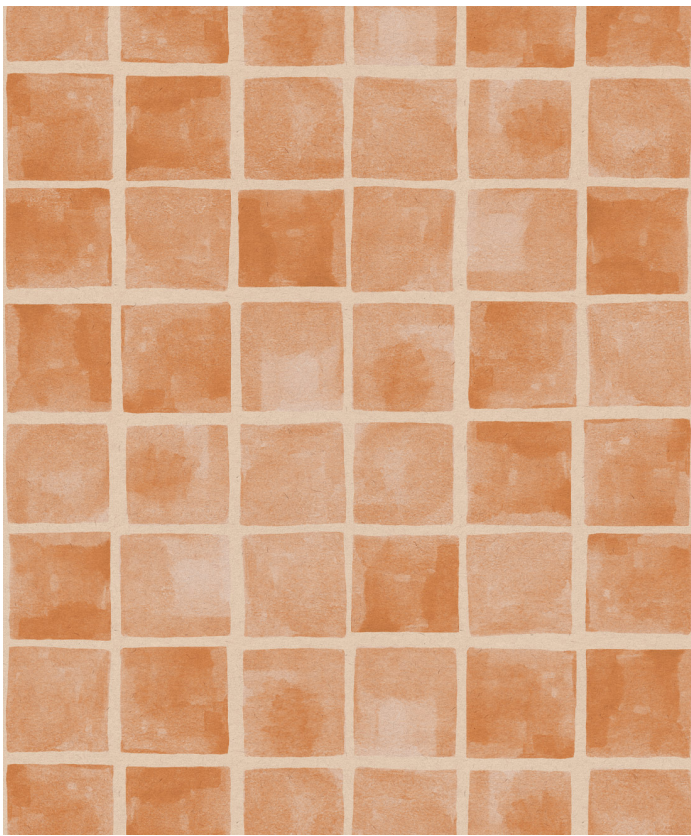

Carrée Wallpaper

Carrée, or square, features beautiful watercolour squares repeating across a subtly textured background, creating a steady and soothing addition to any space. Rough rather than rigid, this design will add structure to a room, without compromising on warmth. This bold geometric design would pair well with solid colors and surfaces, or other similar patterns in bedrooms, living areas, kitchens and bathrooms. Available in six colourways ranging from cool to warm tones to suit a range of interiors.

ROLL DIMENSIONS	24" (61.5cm) x 33ft (10.05m)
MATERIAL/BASE	Low Sheen Non-Woven
PATTERN REPEAT	24" (61.5cm)
PATTERN MATCH	Straight Match
FINISH	Pre-trimmed Butt Join
CLEANABILITY	Washable
USAGE	Domestic & Commercial